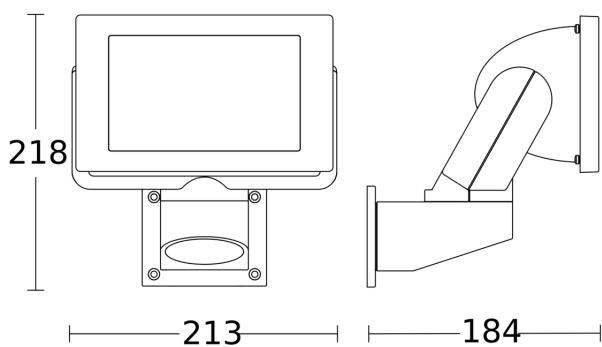

## Technical specifications

Dimensions (L x W x H)	184 x 213 x 218 mm	Mains power supply	220 – 240 V / 50 – 60 Hz
With lamp	Yes, STEINEL LED system	Luminous flux total product	2704 lm
With motion detector	No	Measured luminous flux (360°)	2962 lm
Manufacturer's Warranty	3 years	Total product efficiency	92 lm/W
Version	black	Colour temperature	4000 K
PU1, EAN	4007841069230	Colour variation LED	SDCM6
Application, place	Outdoors	Lamp	LED cannot be replaced
Application, room	outdoors, garden, courtyard & driveway, multi-storey / underground car park, all round the building, terrace / balcony	LED life expectancy (max. °C)	50000 h
Colour	black	Service life LED L70B50 (25°)	> 36000 h
Includes corner wall mount	No	Drop in luminous flux in accordance with LM80	L70B50
Installation site	wall	LED cooling system	Passive Thermo Control
Installation	Wall, Surface wiring	Soft light start	No
Impact resistance	IK03	Basic light level function	No
IP-rating	IP44	Main light adjustable	No
Protection class	I	Interconnection	No
		Output	29,5 W

## Dimension Drawing